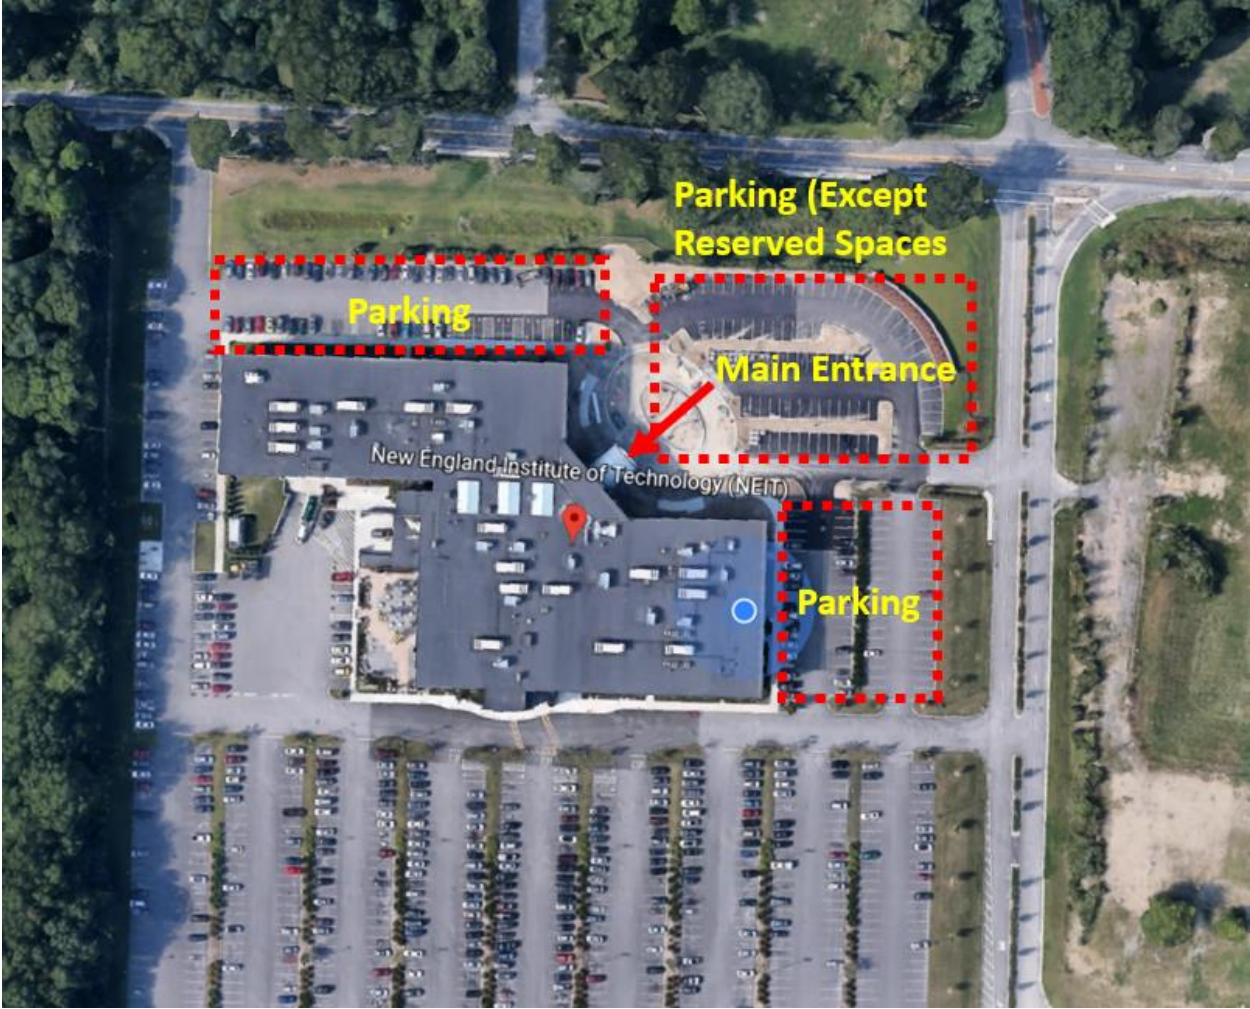

DIRECTIONS

From the North on Route 95

95 South to Exit 8 and bear right onto Rt. 2 south, Quaker Lane

At the first traffic light, turn right onto Division Road. New England Tech is on the left.

From the South on Route 95

95 North to Exit 8A

Take exit 8A and merge onto Rt 2., Quaker Lane

At the first traffic light, turn right onto Division Road. New England Tech is on the left.

From the South on Route 4

Route 4 North

Take exit 8B to merge onto Rt. 401 West (Route 401 West is Division Street/Division Road)

Cross the light at Rt 2. New England Tech is on the left.

EAST GREENWICH BUILDING PARKING

USE MAIN ENTRANCE

Getting to the Automotive Building in Warwick

Use this address when queuing up the GPS!

New England Institute of Technology – Access Road Campus
65-110 Access Road
Warwick, RI 02886

Take Exit 1A for Jefferson Blvd.

Turn left onto Service Ave

Turn left onto Plan Way

Turn right onto Access Road

AUTOMOTIVE BUILDING PARKING

USE MAIN ENTRANCE