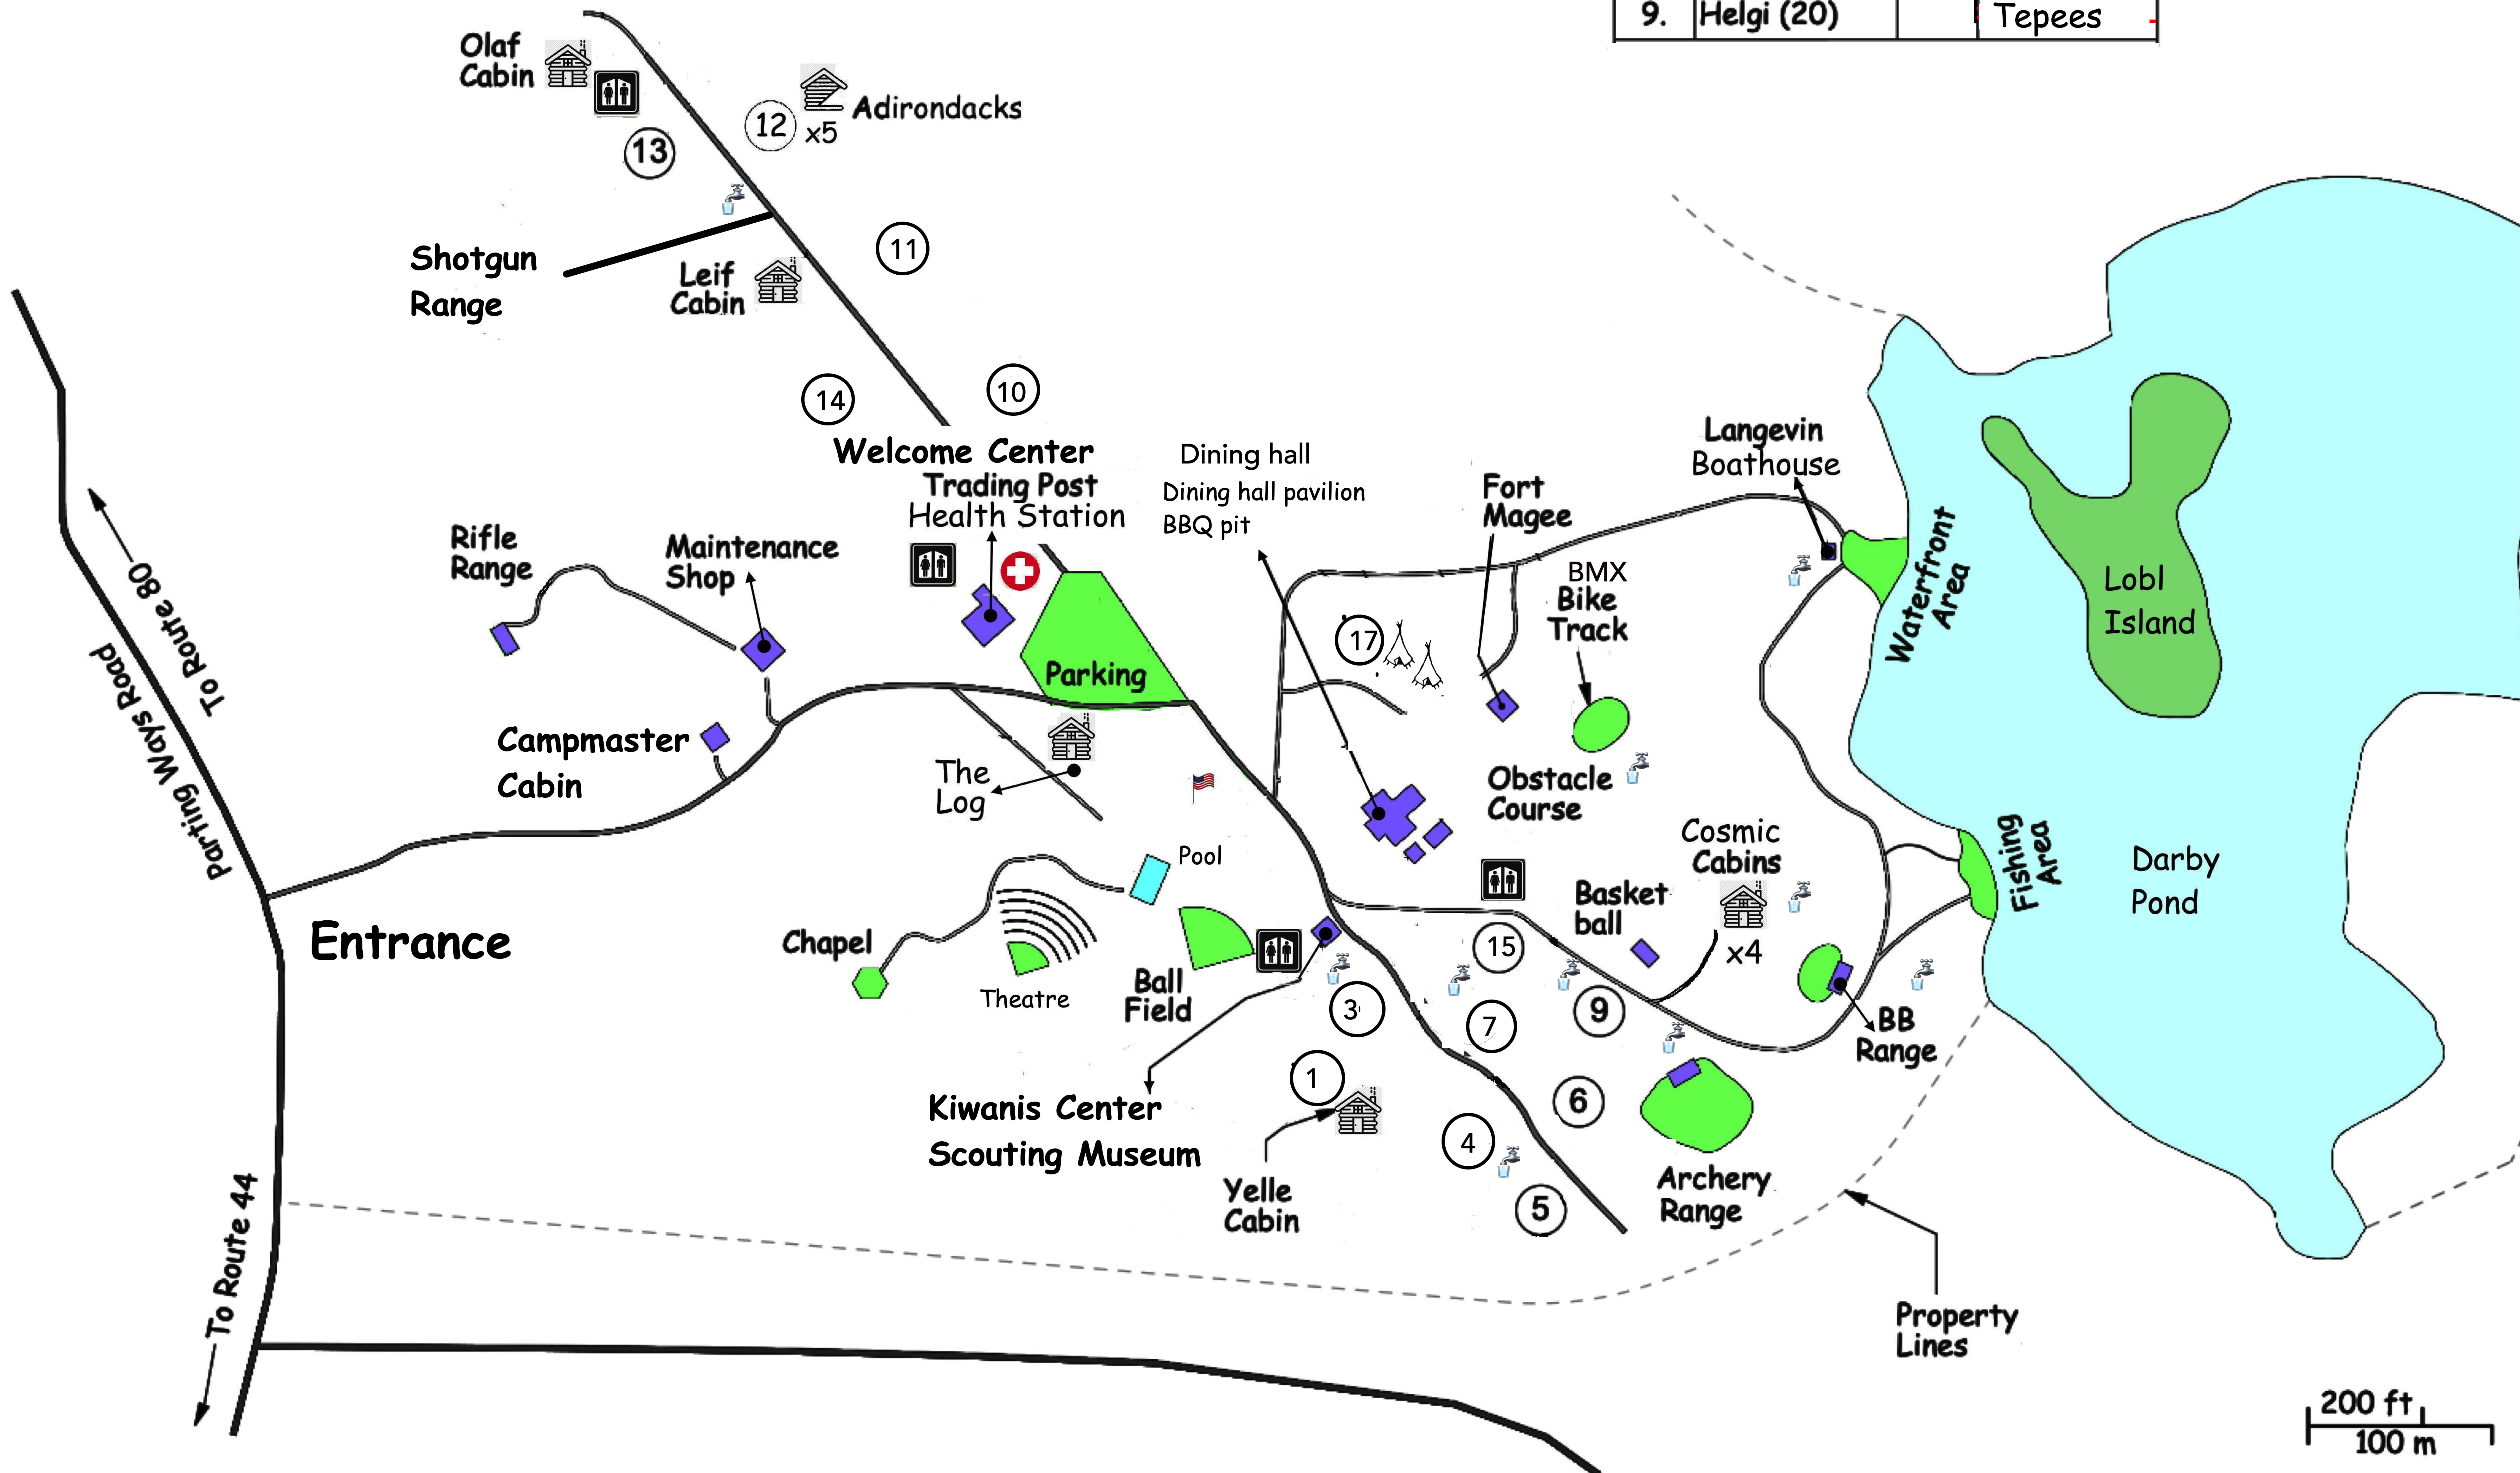

CAMP HORSE

Narragansett Council, BSA
 112 Parting Ways Road
 Kingston, MA 02364
 narragansettbsa.org

Cabins		CAMPSITES (capacity)			
The Log (18)	Yelle Cabin (8)	1.	Akela (15)	10.	Torif (10)
Leif Cabin (12)	Cosmic Cabins x4 (8 per cabin)			11.	Egill (20)
Olaf Cabin (12)		3.	Thor (20)	12.	Auoun (30)
Assembly spaces		4.	Ketil (25)	13.	Olaf (15)
Dining Hall (200)	Pavilion	5.	Vemundr (15)	14.	Leif (25)
Chapel	Ampitheater	6.	Eric (10)	15.	Loki (10)
		7.	Atli (20)		
				17.	Tulpe
		9.	Helgi (20)		Tepees

200 ft
 100 m